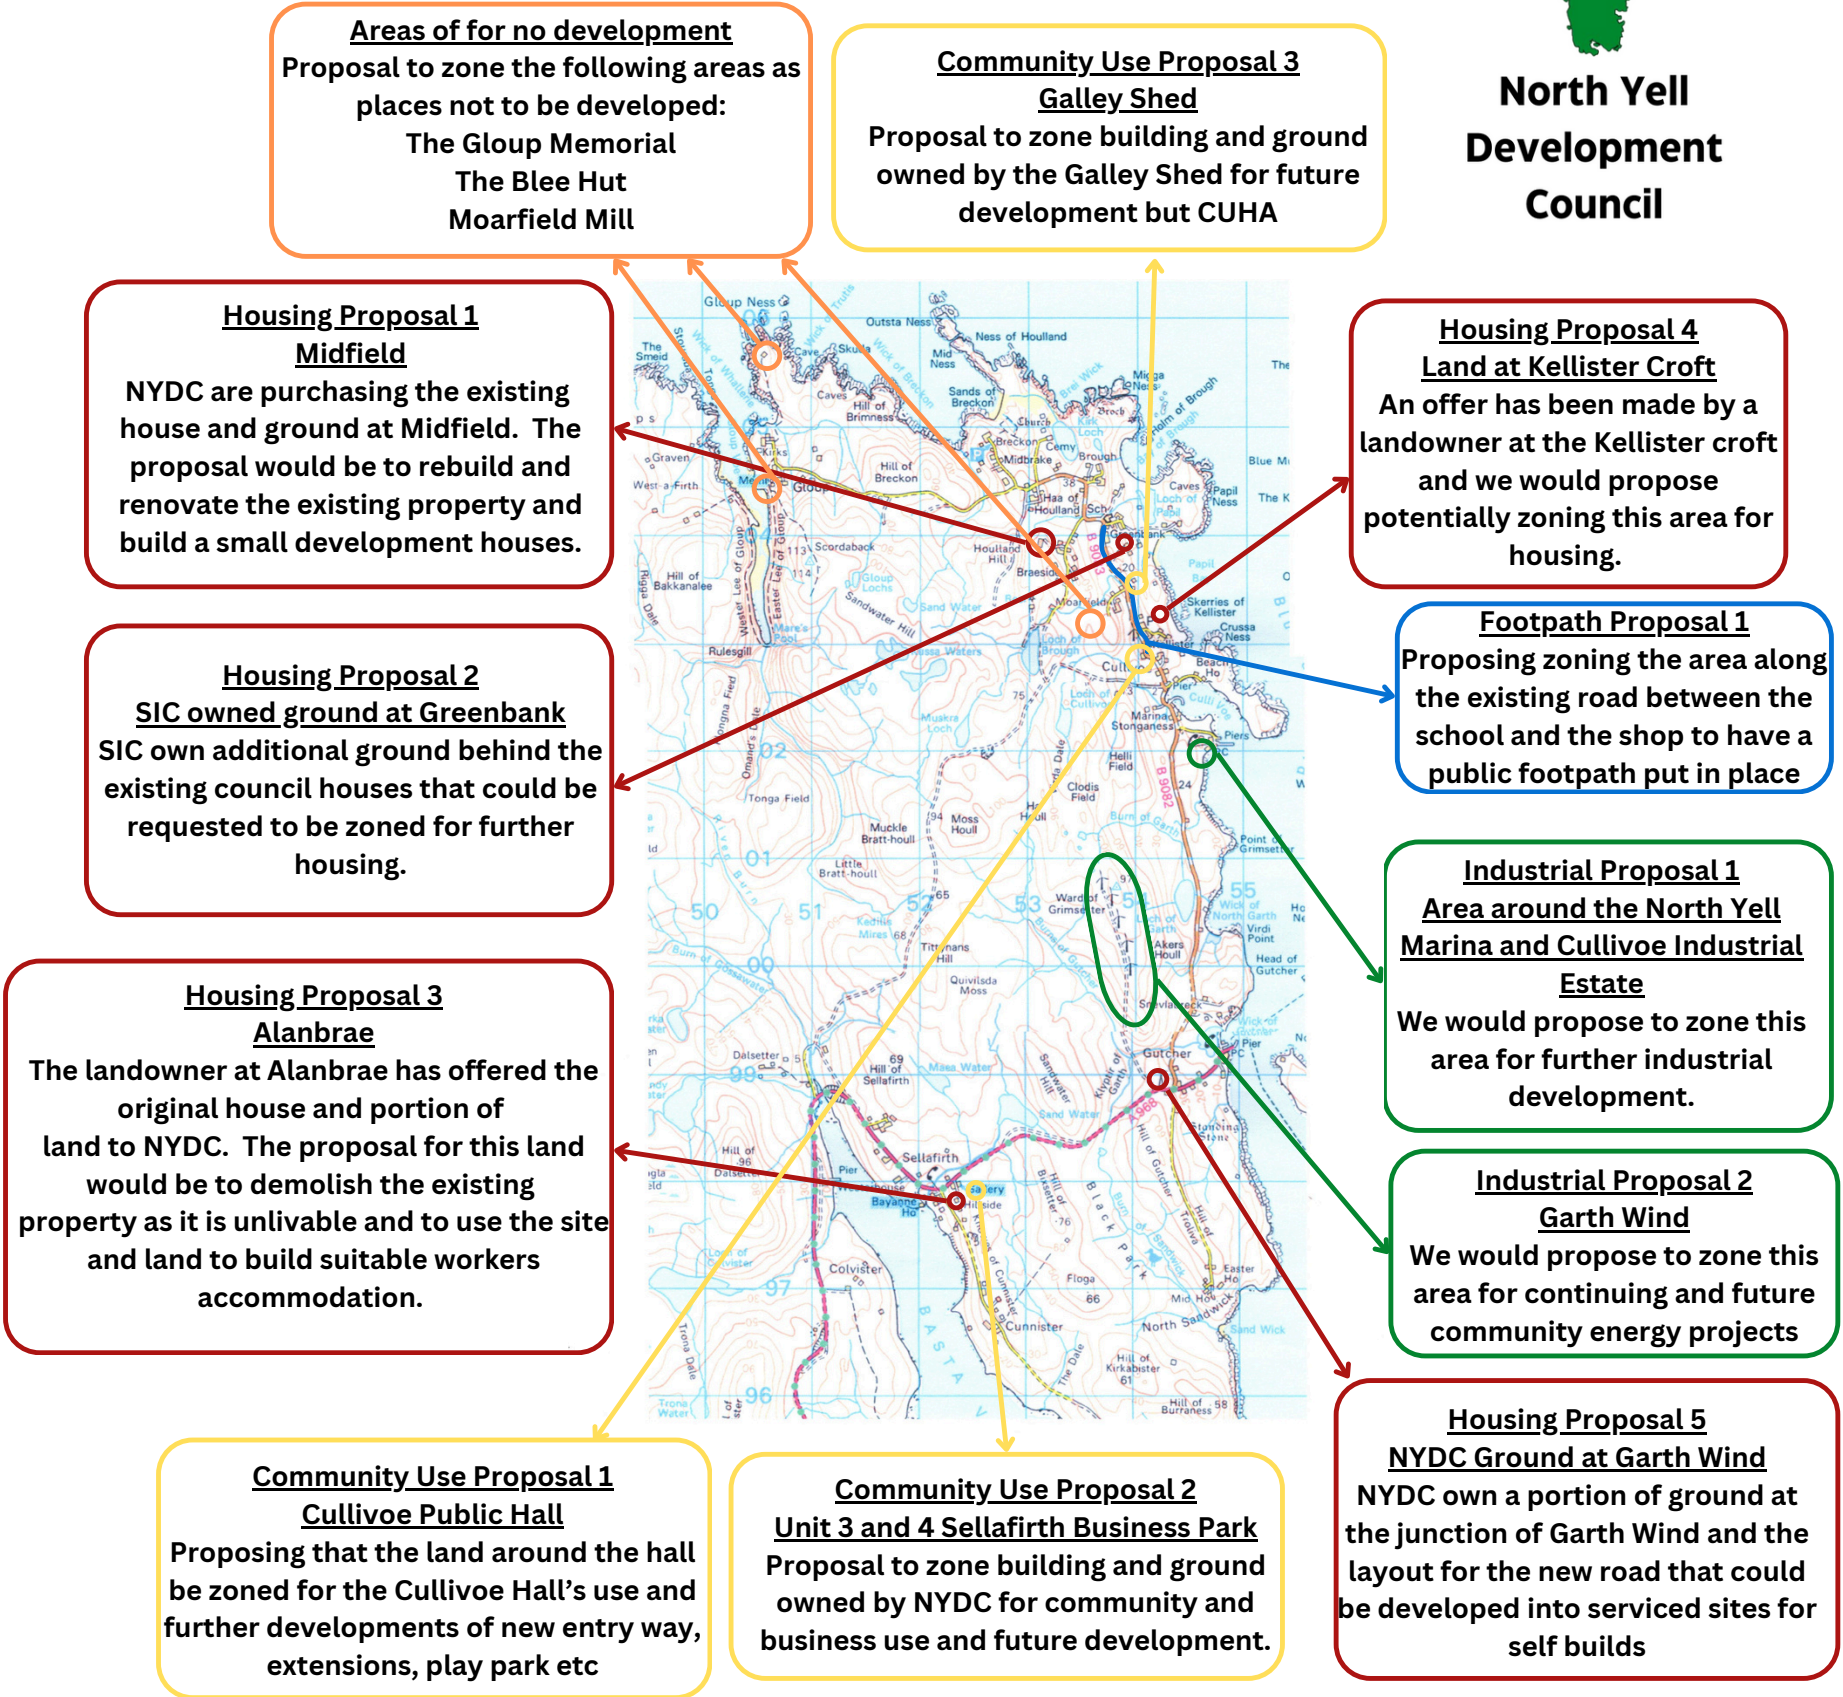

North Yell Local Place Plan Proposals

**North Yell
Development
Council**

Map for illustration purposes only and show an approximation of the areas discussed